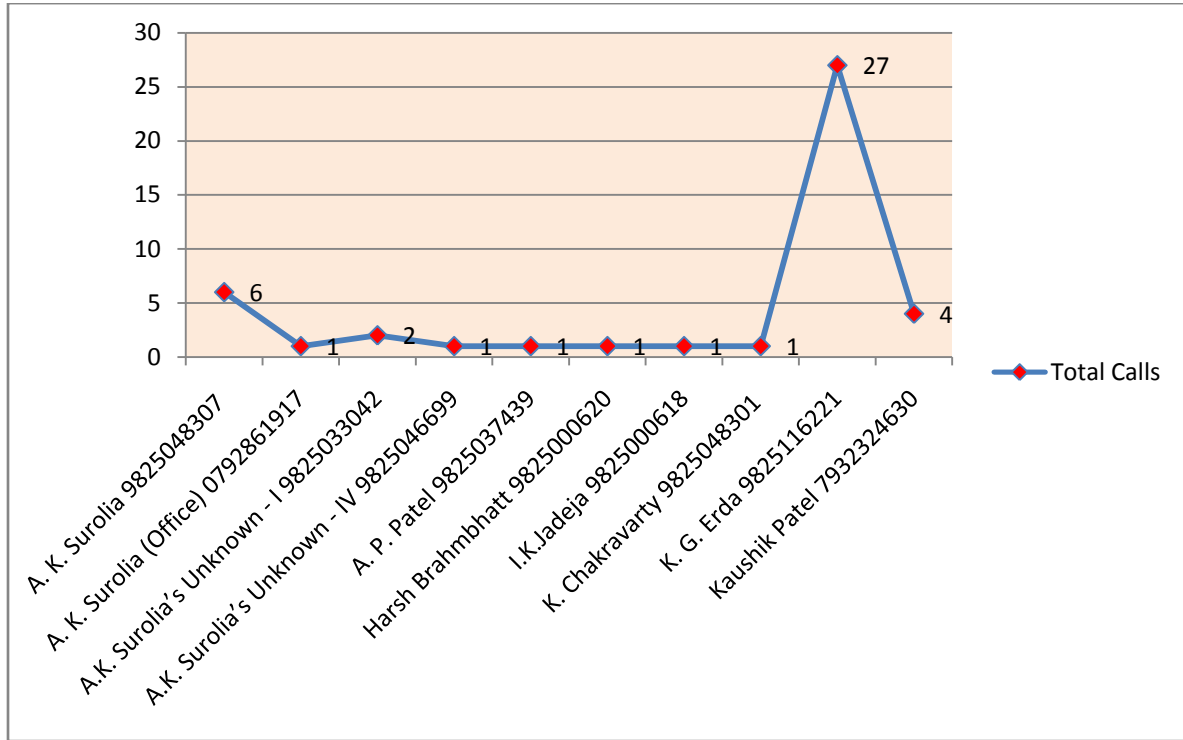

Incoming/Outgoing

Landlines No. are incoming to location

**Location of Sears Tower, Nr. Panchwati, Ahmedabad-1,
28 February, 2002**

Incoming/Outgoing

Location of Sahibaugh Kedar Towers,C-105,Nr. Rajsthan Hospital.-3
28 February, 2002 (Chart 1)

Incoming/Outgoing

Landlines No. are incoming to location

Location of Sahibaugh Kedar Towers,C-105,Nr. Rajsthan Hospital.-3

28 February, 2002 (Chart 2)

Incoming/Outgoing

Landlines No. are incoming to location

Location of Shayona Plaza, Mehganinagar - 3
28 February, 2002 (Chart 1)

Incoming/Outgoing

Landlines No. are incoming to location

Location of Shayona Plaza, Mehganinagar - 3

28 February, 2002 (Chart 2)

Incoming/Outgoing