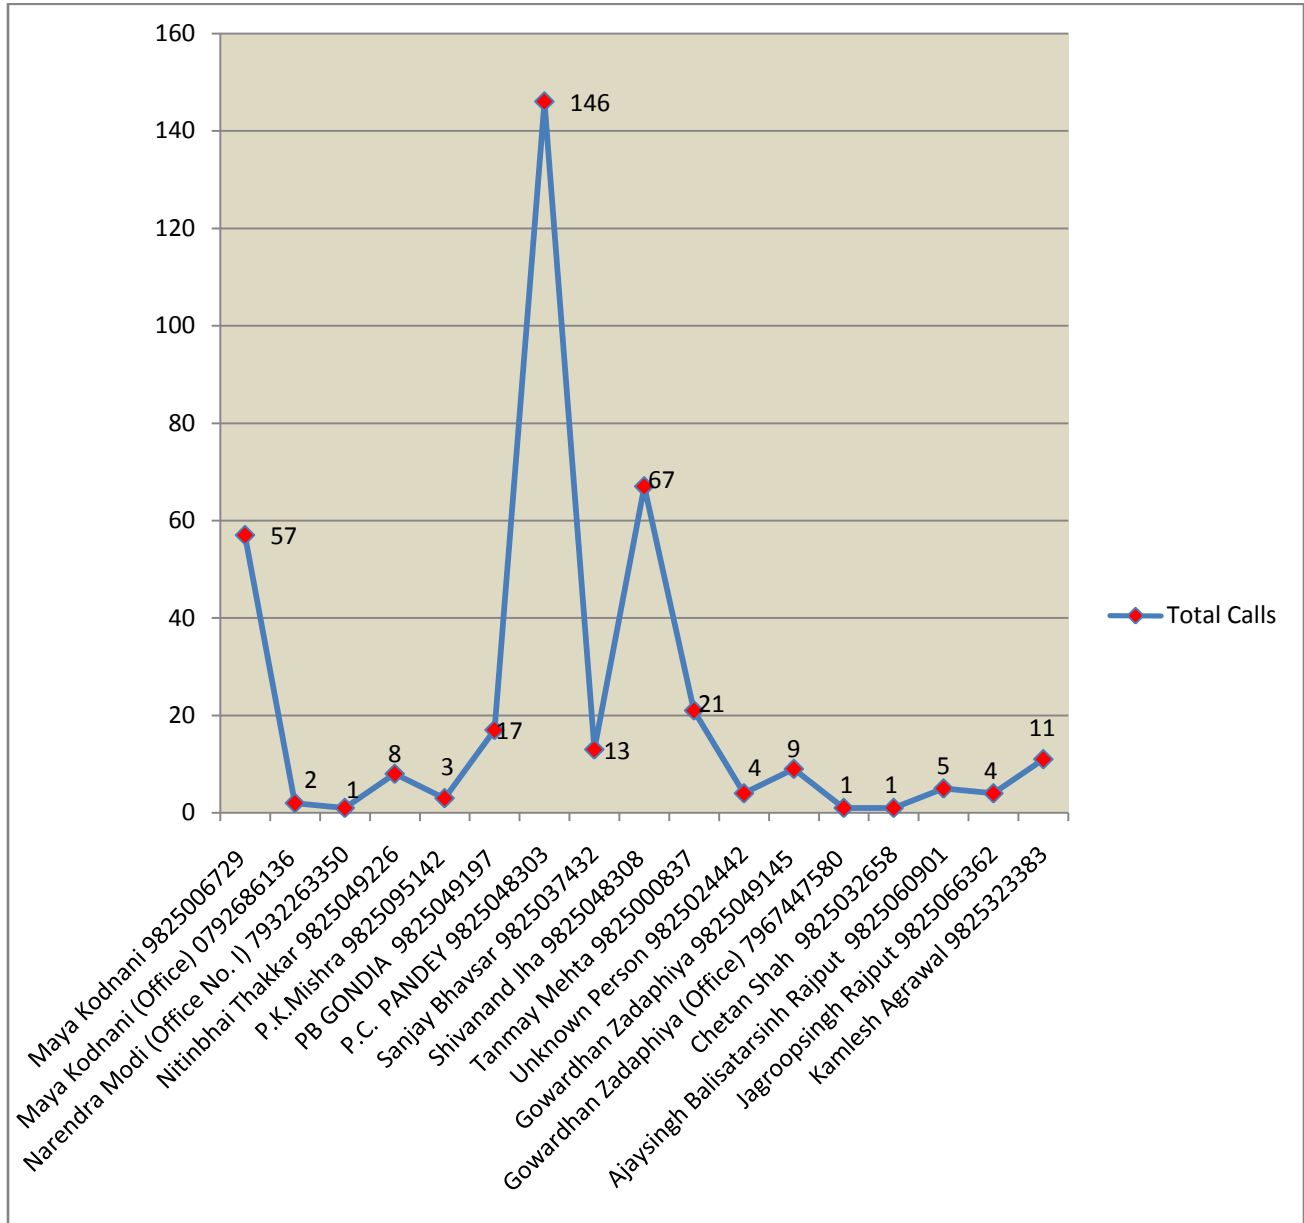

Incoming/Outgoing

Landlines No. are incoming to location

**Location of Sears Tower, Nr. Panchwati, Ahmedabad-1,
28 February, 2002**

Incoming/Outgoing

Location of Sahibaugh Kedar Towers,C-105,Nr. Rajsthan Hospital.-3
28 February, 2002 (Chart 1)

Incoming/Outgoing

Landlines No. are incoming to location

Location of Sahibaugh Kedar Towers,C-105,Nr. Rajsthan Hospital.-3

28 February, 2002 (Chart 2)

Incoming/Outgoing

Landlines No. are incoming to location

Location of Shayona Plaza, Mehganinagar - 3
28 February, 2002 (Chart 1)

Incoming/Outgoing

Landlines No. are incoming to location

Location of Shayona Plaza, Mehganinagar - 3

28 February, 2002 (Chart 2)

Incoming/Outgoing

Landlines No. are incoming to location

Location of Vishal Diamond Factory,Nr. New India Colony, Bapunagar.-3
28 February, 2002

Incoming/Outgoing

Location of Zydus Cadila, Nr. Gandhinagar Sarkhej H/W Crossing.-2