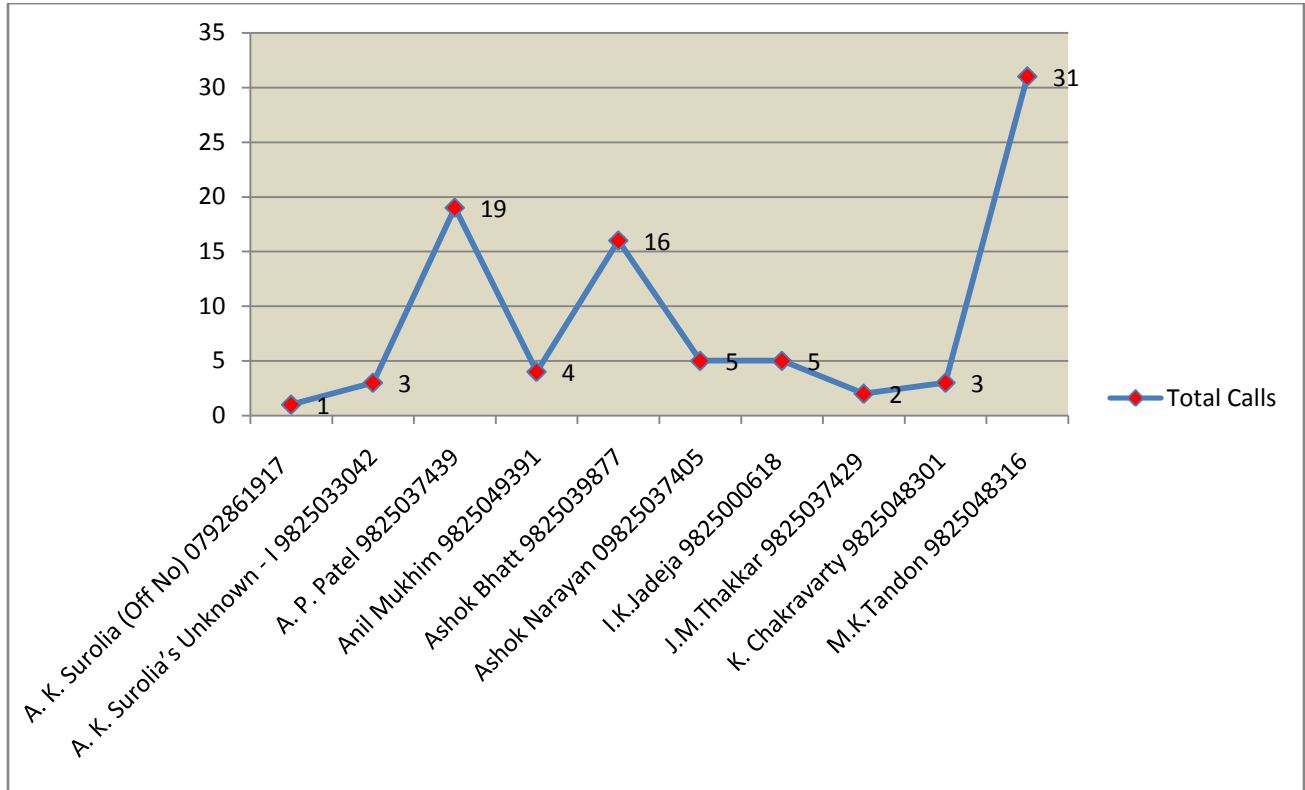

SAMBHAV BUILDING, VASTRAPUR

Location of Kailash Complex No.105, Naroda-Narol H/W,Ahmedabad
28 February, 2002 (Chart 1)

Incoming/Outgoing

Landlines No. are incoming to location

Location of Kailash Complex No.105, Naroda-Narol H/W,Ahmedabad
28 February, 2002 (Chart 2)

Incoming/Outgoing

Landlines No. are incoming to location

**Location of Sears Tower, Nr. Panchwati, Ahmedabad-1,
28 February, 2002**

Incoming/Outgoing

Location of Sahibaugh Kedar Towers,C-105,Nr. Rajsthan Hospital.-3
28 February, 2002 (Chart 1)

Incoming/Outgoing

Landlines No. are incoming to location

Location of Sahibaugh Kedar Towers,C-105,Nr. Rajsthan Hospital.-3

28 February, 2002 (Chart 2)

Incoming/Outgoing

Landlines No. are incoming to location