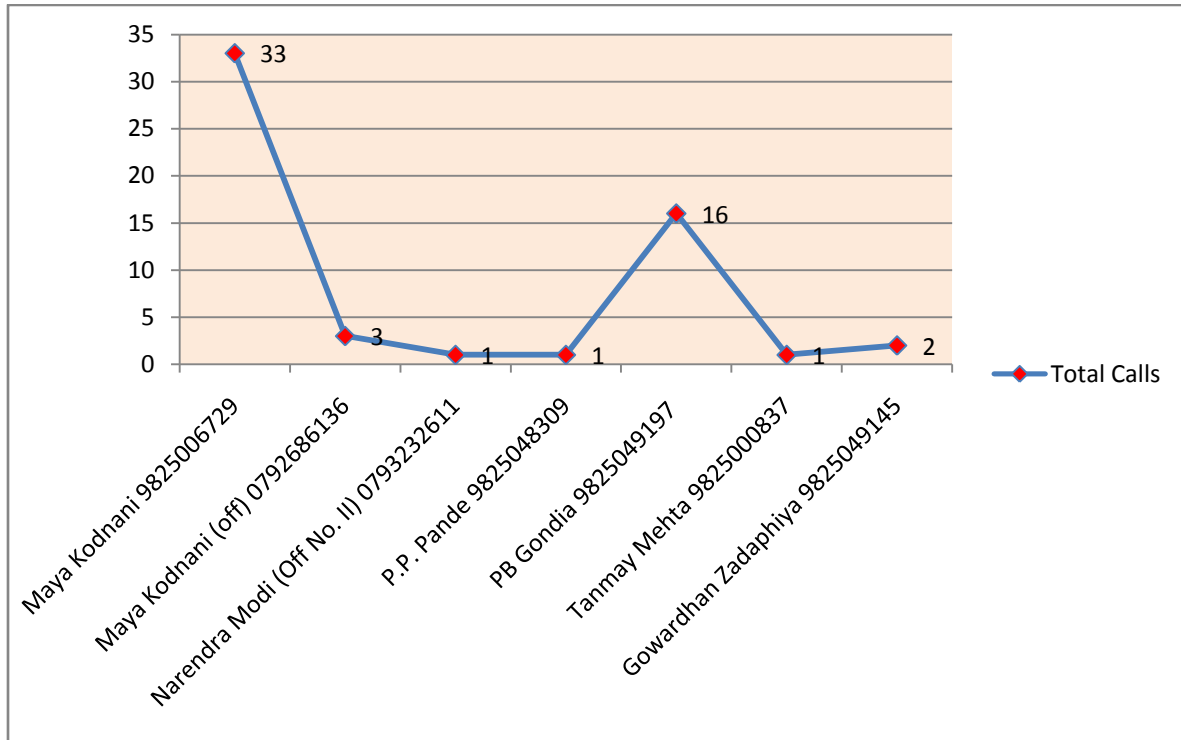

SAMBHAV BUILDING, VASTRAPUR

Location of Kailash Complex No.105, Naroda-Narol H/W,Ahmedabad
28 February, 2002 (Chart 1)

Incoming/Outgoing

Landlines No. are incoming to location

Location of Kailash Complex No.105, Naroda-Narol H/W,Ahmedabad
28 February, 2002 (Chart 2)

Incoming/Outgoing

Landlines No. are incoming to location

**Location of Sears Tower, Nr. Panchwati, Ahmedabad-1,
28 February, 2002**

Incoming/Outgoing

Location of Sahibaugh Kedar Towers,C-105,Nr. Rajsthan Hospital.-3
28 February, 2002 (Chart 1)

Incoming/Outgoing

Landlines No. are incoming to location

Location of Sahibaugh Kedar Towers,C-105,Nr. Rajsthan Hospital.-3

28 February, 2002 (Chart 2)

Incoming/Outgoing

Landlines No. are incoming to location