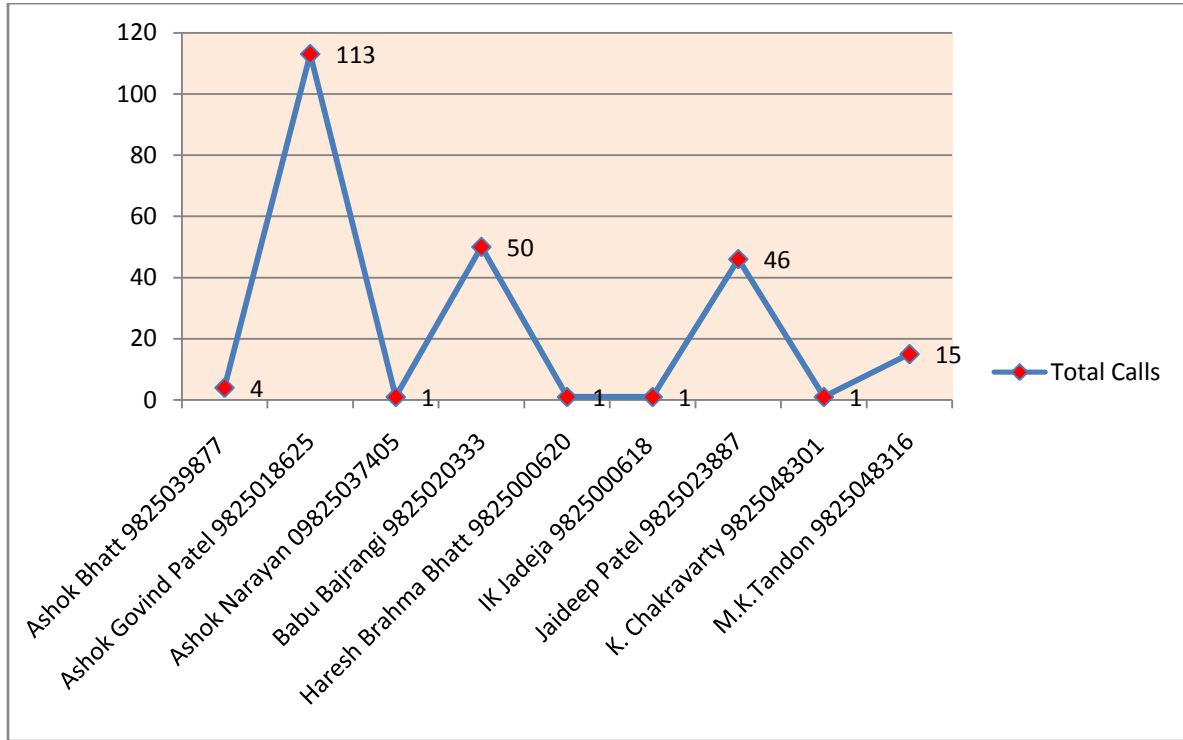

28-02-2002

TOTAL CALLS FROM LOCATIONS

KAILASH COMPLEX, NARODA

SEARS TOWER, PANCHVATI

SHAHIBAUG KEDAR TOWER, RAJASTHAN HOSPITAL

SHAYONA PLAZA, MEGHANINAGAR

VISHAL DIAMOND FACTORY, BAPUNAGAR

ZYDUS CADILA, NR. GANDHINAGAR

SAMBHAV BUILDING, VASTRAPUR

Location of Kailash Complex No.105, Naroda-Narol H/W,Ahmedabad
28 February, 2002 (Chart 1)

Incoming/Outgoing

Landlines No. are incoming to location

Location of Kailash Complex No.105, Naroda-Narol H/W,Ahmedabad
28 February, 2002 (Chart 2)

Incoming/Outgoing

Landlines No. are incoming to location

**Location of Sears Tower, Nr. Panchwati, Ahmedabad-1,
28 February, 2002**

Incoming/Outgoing

Location of Sahibaugh Kedar Towers,C-105,Nr. Rajsthan Hospital.-3
28 February, 2002 (Chart 1)