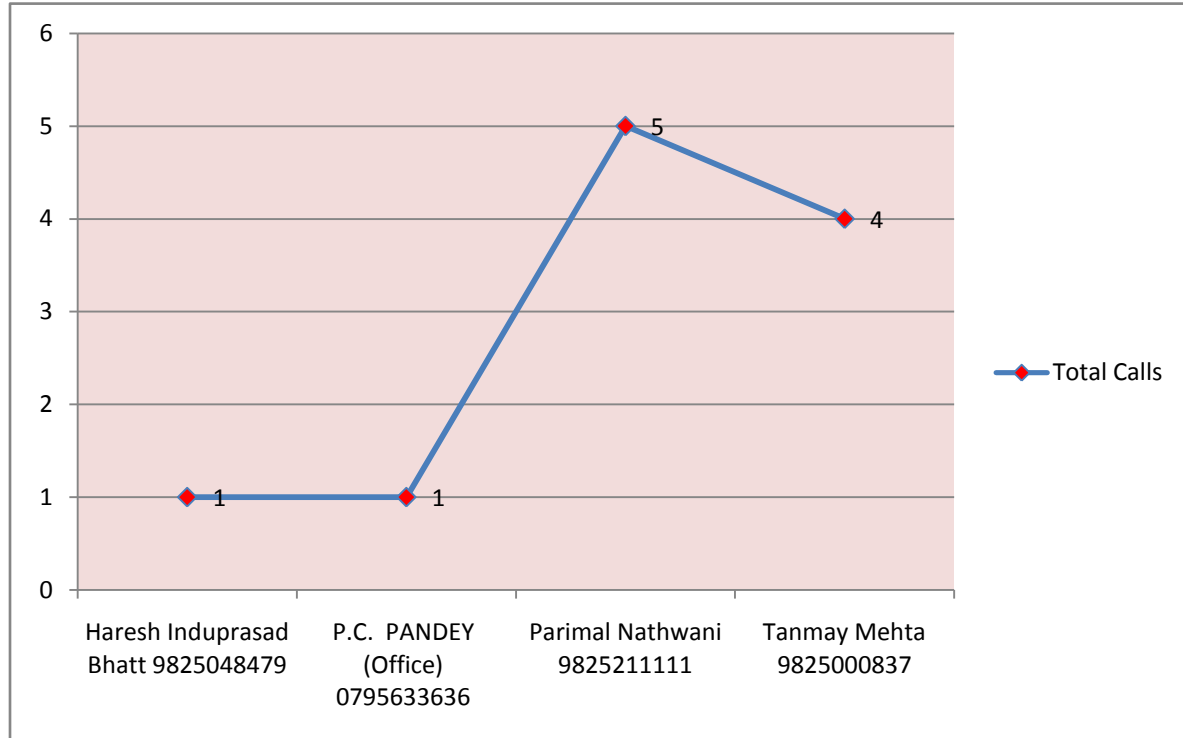

Location of Shayona Plaza, Mehganinagar - 3
28 February, 2002 (Chart 1)

Incoming/Outgoing

Landlines No. are incoming to location

Location of Shayona Plaza, Mehganinagar - 3

28 February, 2002 (Chart 2)

Incoming/Outgoing

Landlines No. are incoming to location

Location of Vishal Diamond Factory,Nr. New India Colony, Bapunagar.-3
28 February, 2002

Incoming/Outgoing

Location of Zydus Cadila, Nr. Gandhinagar Sarkhej H/W Crossing.-2

28 February, 2002

Incoming/Outgoing

**Location of Sambhav Building, Judges Building,
Vastrapur, Ahmedabad-3.**

28 February, 2002

Incoming/Outgoing