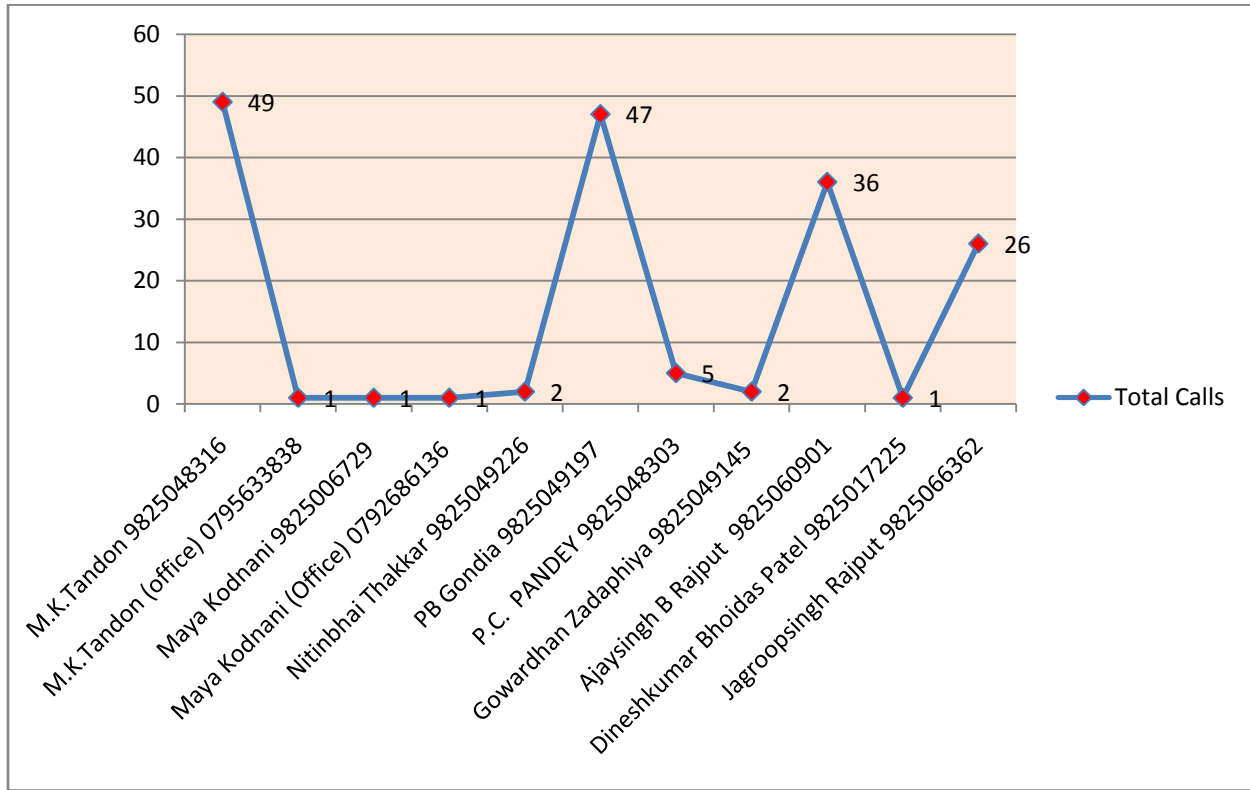

Incoming/Outgoing

Landlines No. are incoming to location

Location of Sahibaugh Kedar Towers,C-105,Nr. Rajsthan Hospital.-3

28 February, 2002 (Chart 2)

Incoming/Outgoing

Landlines No. are incoming to location

Location of Shayona Plaza, Mehganinagar - 3
28 February, 2002 (Chart 1)

Incoming/Outgoing

Landlines No. are incoming to location

Location of Shayona Plaza, Mehganinagar - 3

28 February, 2002 (Chart 2)

Incoming/Outgoing

Landlines No. are incoming to location

Location of Vishal Diamond Factory,Nr. New India Colony, Bapunagar.-3
28 February, 2002

Incoming/Outgoing

Location of Zydus Cadila, Nr. Gandhinagar Sarkhej H/W Crossing.-2