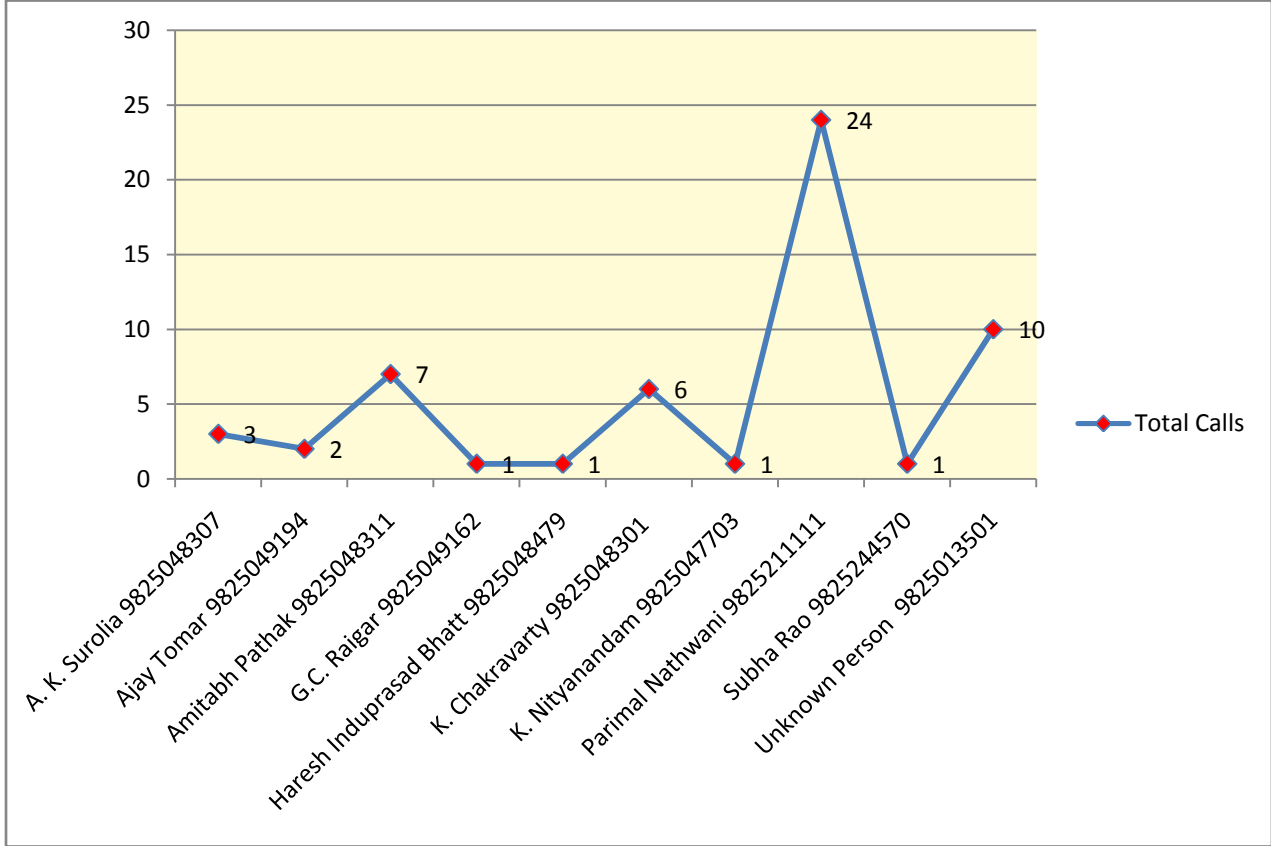

SAMBHAV BUILDING, VASTRAPUR

Location of Kailash Complex No.105, Naroda-Narol H/W,Ahmedabad
28 February, 2002 (Chart 1)

Incoming/Outgoing

Landlines No. are incoming to location

Location of Kailash Complex No.105, Naroda-Narol H/W,Ahmedabad
28 February, 2002 (Chart 2)

Incoming/Outgoing

Landlines No. are incoming to location

**Location of Sears Tower, Nr. Panchwati, Ahmedabad-1,
28 February, 2002**

Incoming/Outgoing

Location of Sahibaugh Kedar Towers,C-105,Nr. Rajsthan Hospital.-3
28 February, 2002 (Chart 1)

Incoming/Outgoing

Landlines No. are incoming to location

Location of Sahibaugh Kedar Towers,C-105,Nr. Rajsthan Hospital.-3

28 February, 2002 (Chart 2)

Incoming/Outgoing

Landlines No. are incoming to location