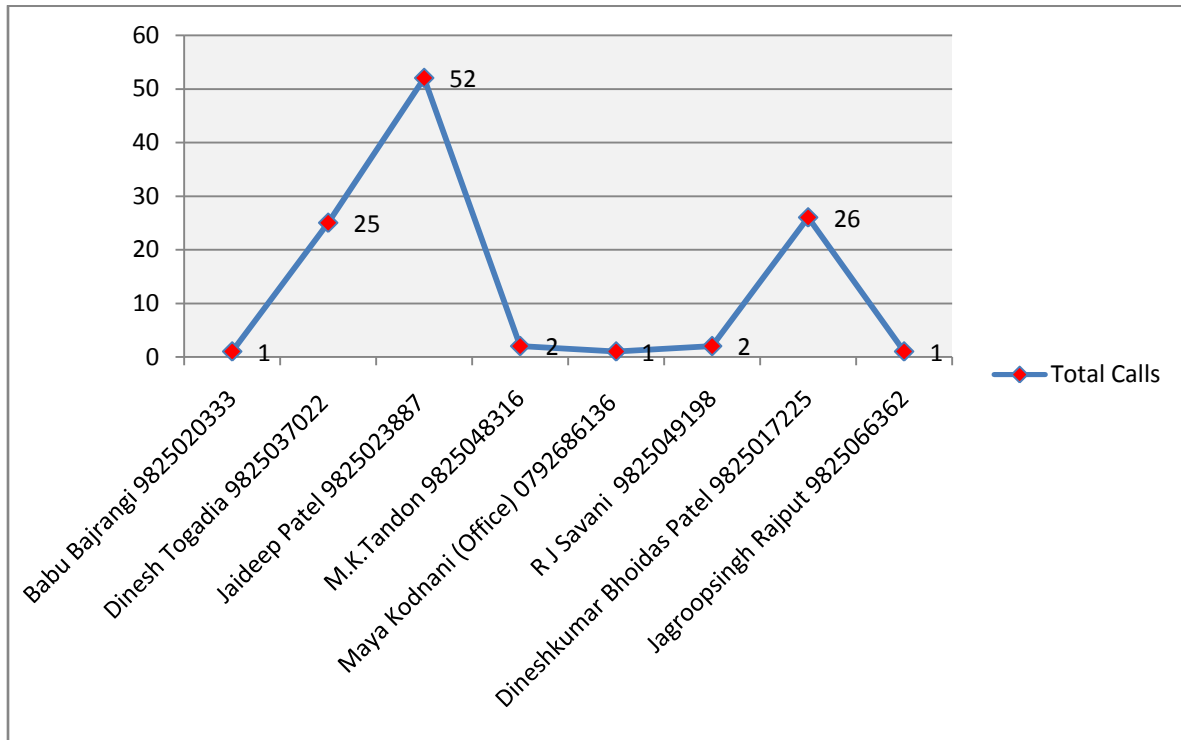

Incoming/Outgoing

Landlines No. are incoming to location

Location of Sahibaugh Kedar Towers,C-105,Nr. Rajsthan Hospital.-3

28 February, 2002 (Chart 2)

Incoming/Outgoing

Landlines No. are incoming to location

Location of Shayona Plaza, Mehganinagar - 3
28 February, 2002 (Chart 1)

Incoming/Outgoing

Landlines No. are incoming to location

Location of Shayona Plaza, Mehganinagar - 3

28 February, 2002 (Chart 2)

Incoming/Outgoing

Landlines No. are incoming to location

Location of Vishal Diamond Factory,Nr. New India Colony, Bapunagar.-3
28 February, 2002

Incoming/Outgoing

Location of Zydus Cadila, Nr. Gandhinagar Sarkhej H/W Crossing.-2