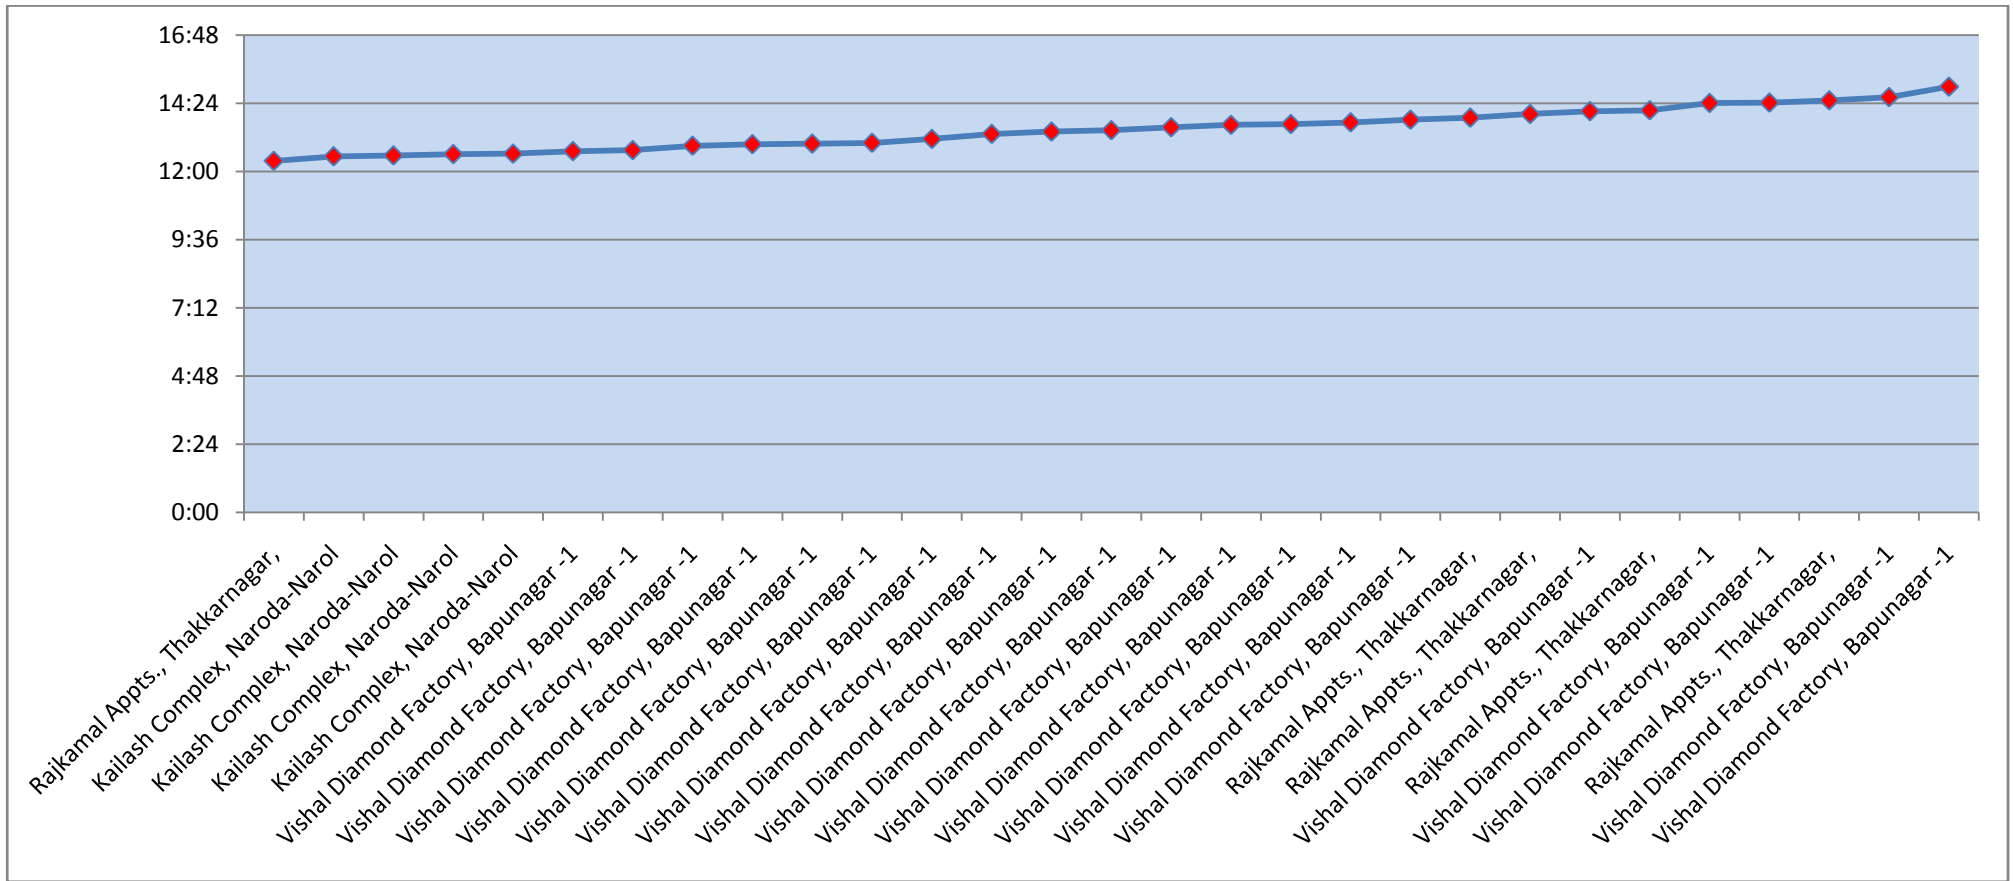

HAREN PANDYA 9824030629

Mos Revenue Minister

Locations

Location during 1000 hours to 1500 hours (28-Feb-2002)

Jaideep Patel 9825023887 (Chart 1)

VHP General Secretary

Locations

Location during 1000 hours to 1500 hours (28-Feb-2002)

Jaideep Patel 9825023887 (Chart 2)

VHP General Secretary

Locations

Location during 1000 hours to 1500 hours (28-Feb-2002)

Babu Bajrangi 9825020333

Local Bajrang Dal Leader

Location during 1000 hours to 1500 hours (28-Feb-2002)