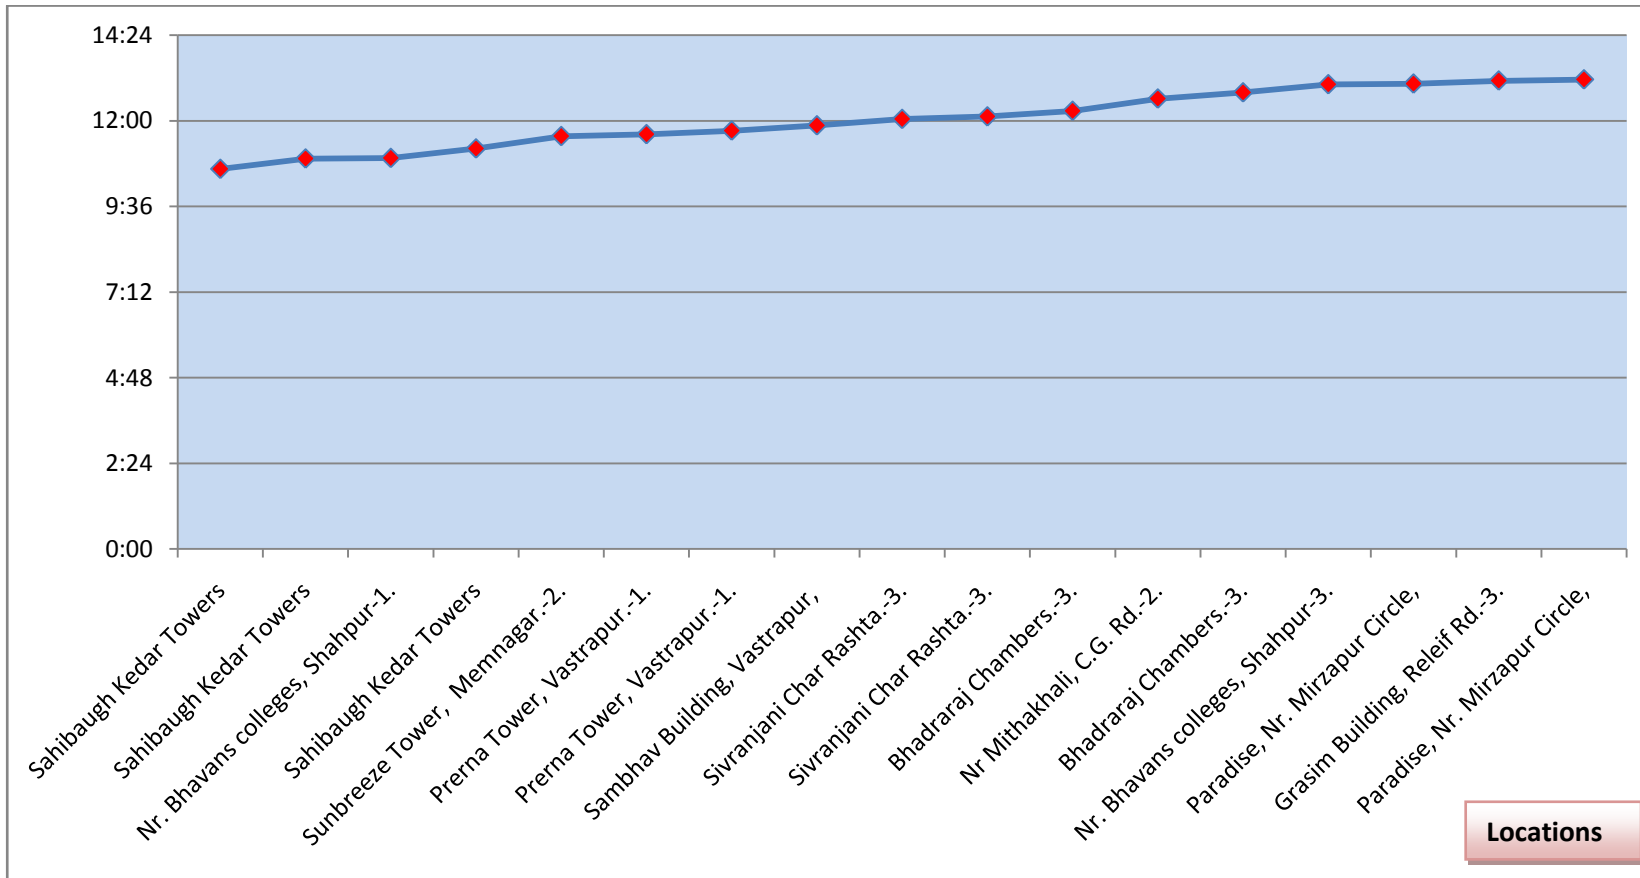

Locations

Location during 1000 hours to 1500 hours (28-Feb-2002)

Shivanand Jha 9825048308 (Chart 1)

Addl. Commissioner of Police Sector-I A'bad

Location during 1000 hours to 1500 hours (28-Feb-2002)

MK TANDON 9825048316