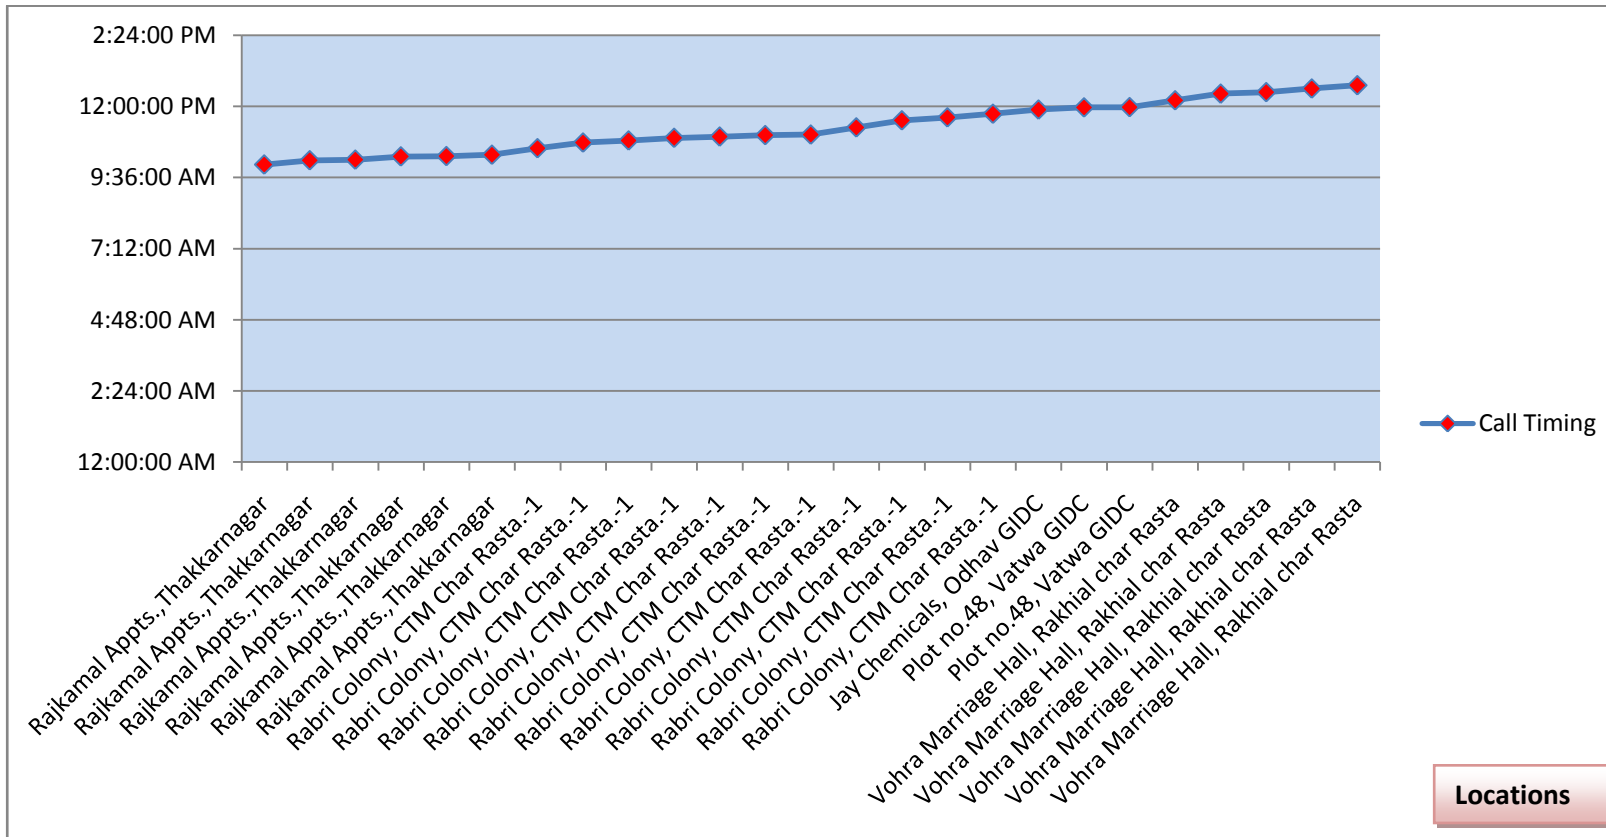

Dinesh Togadia 9825037022

Manager of Dhanvantri Hospital

Location during 1000 hours to 1500 hours (28-Feb-2002)

R J Savani 9825049198 (Chart 1)

Deputy Commissioner of Police, Zone-V

Location during 1000 hours to 1500 hours (28-Feb-2002)