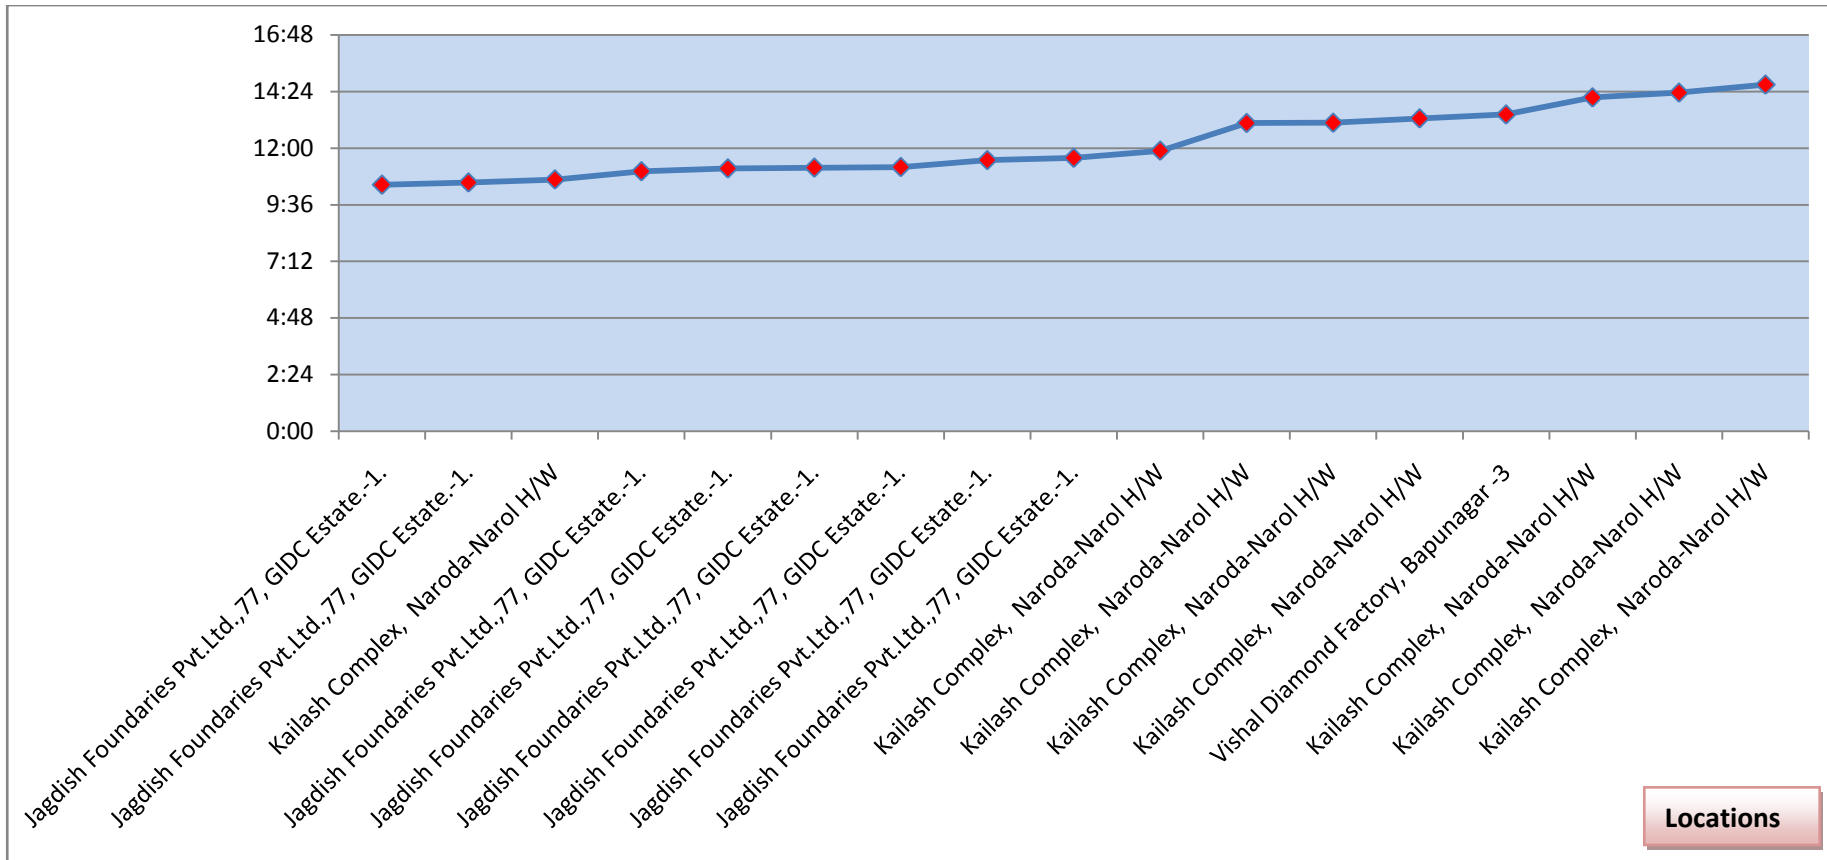

Jaideep Patel 9825023887 (Chart 2)

VHP General Secretary

Locations

Location during 1000 hours to 1500 hours (28-Feb-2002)

Babu Bajrangi 9825020333

Local Bajrang Dal Leader

Location during 1000 hours to 1500 hours (28-Feb-2002)