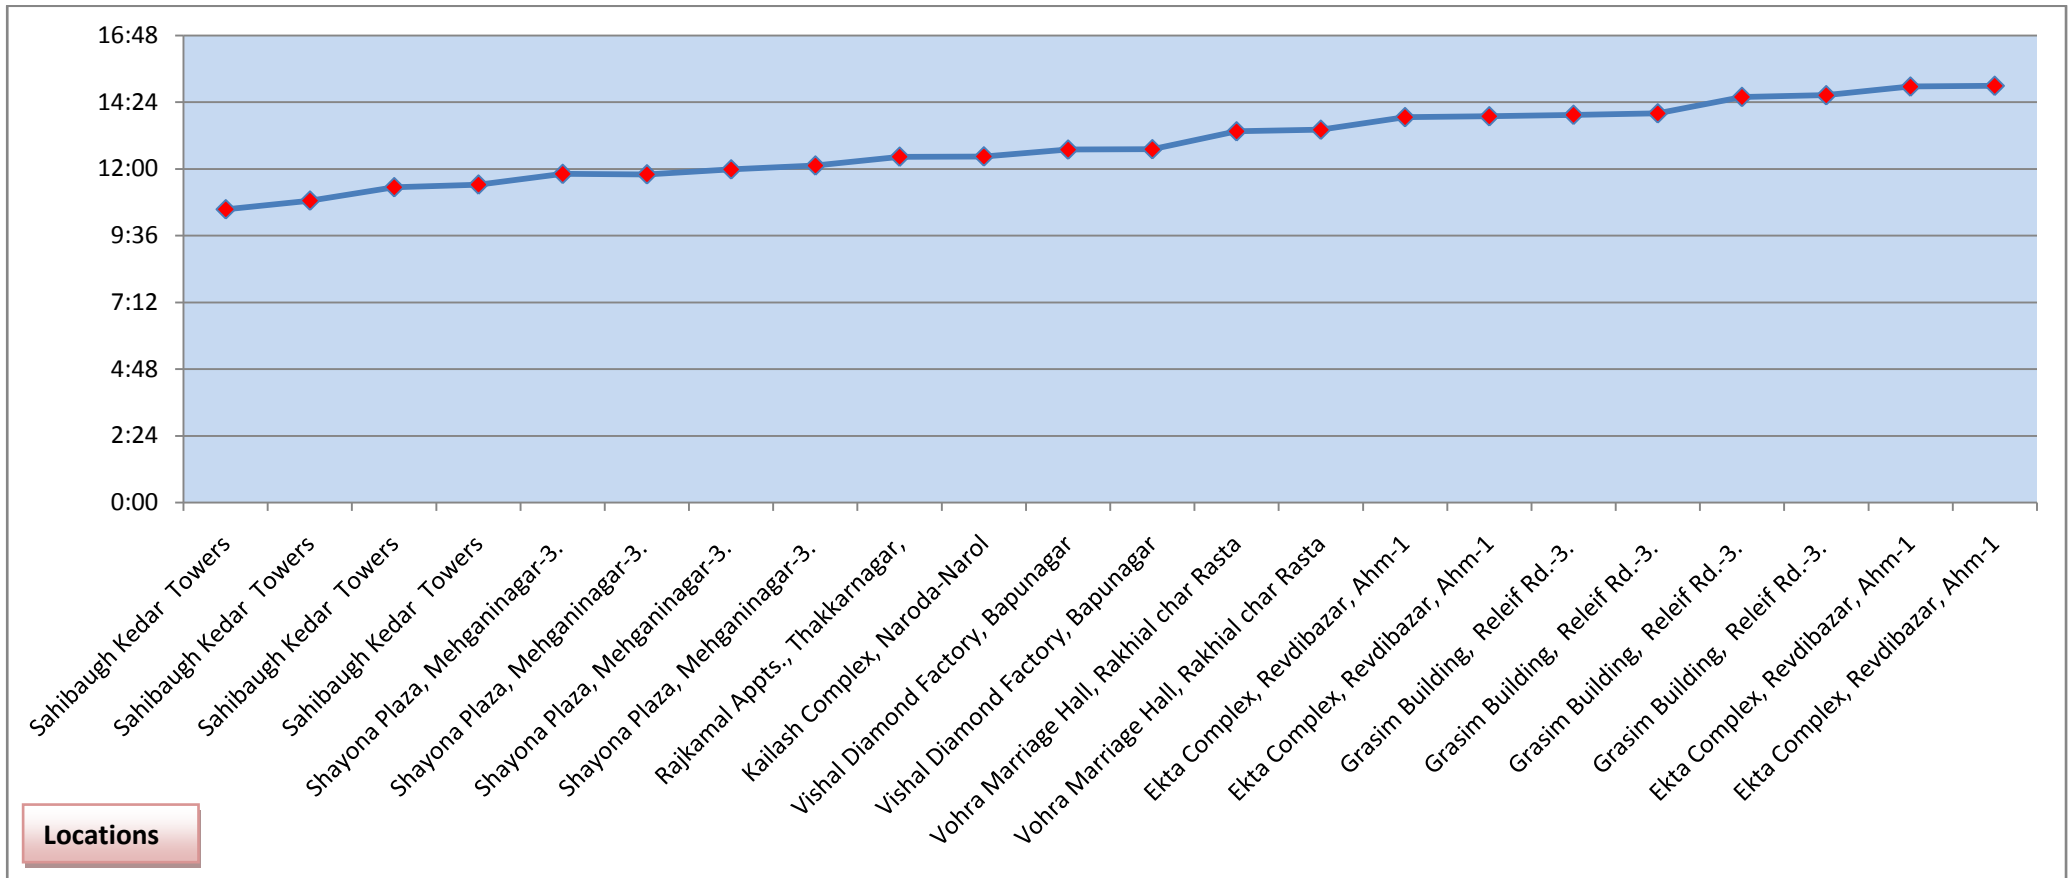

Location during 1000 hours to 1500 hours (28-Feb-2002)

MK TANDON 9825048316

Joint Commissioner of Police Sector II Ahmedabad