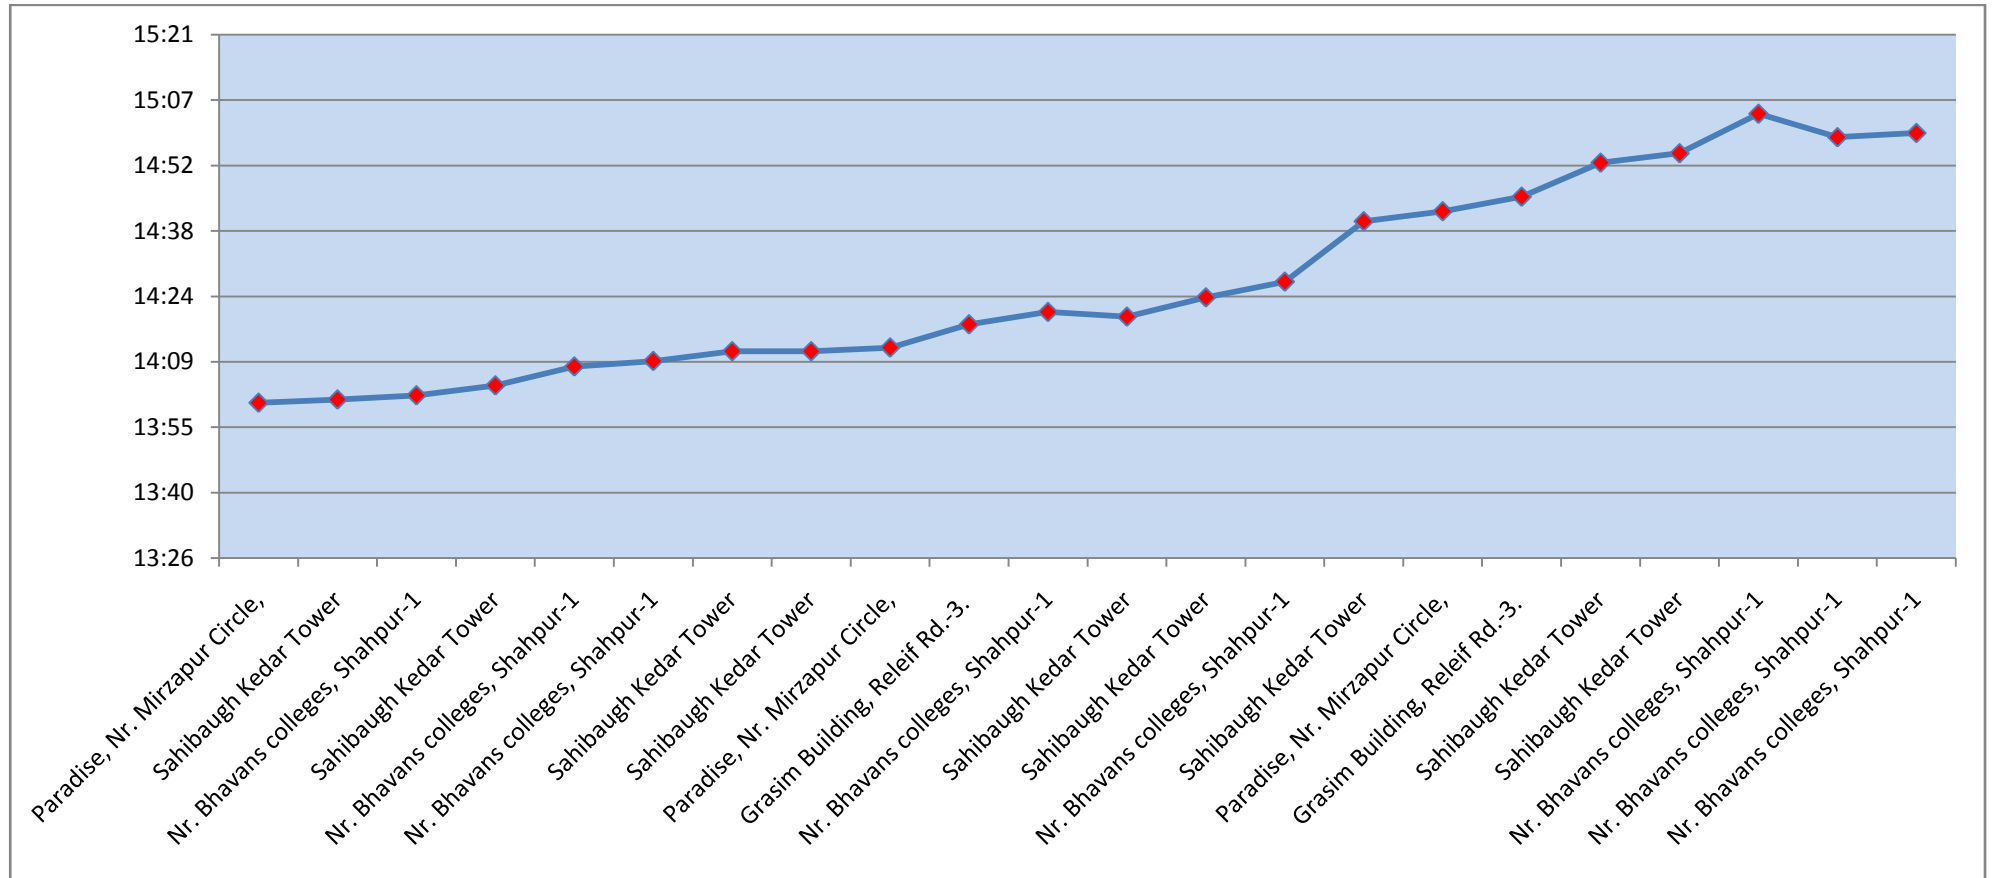

Location during 1000 hours to 1500 hours (28-Feb-2002)

P.C. PANDEY 9825048303 (Chart 3)

COMMISSIONER OF POLICE, A'BAD

Locations