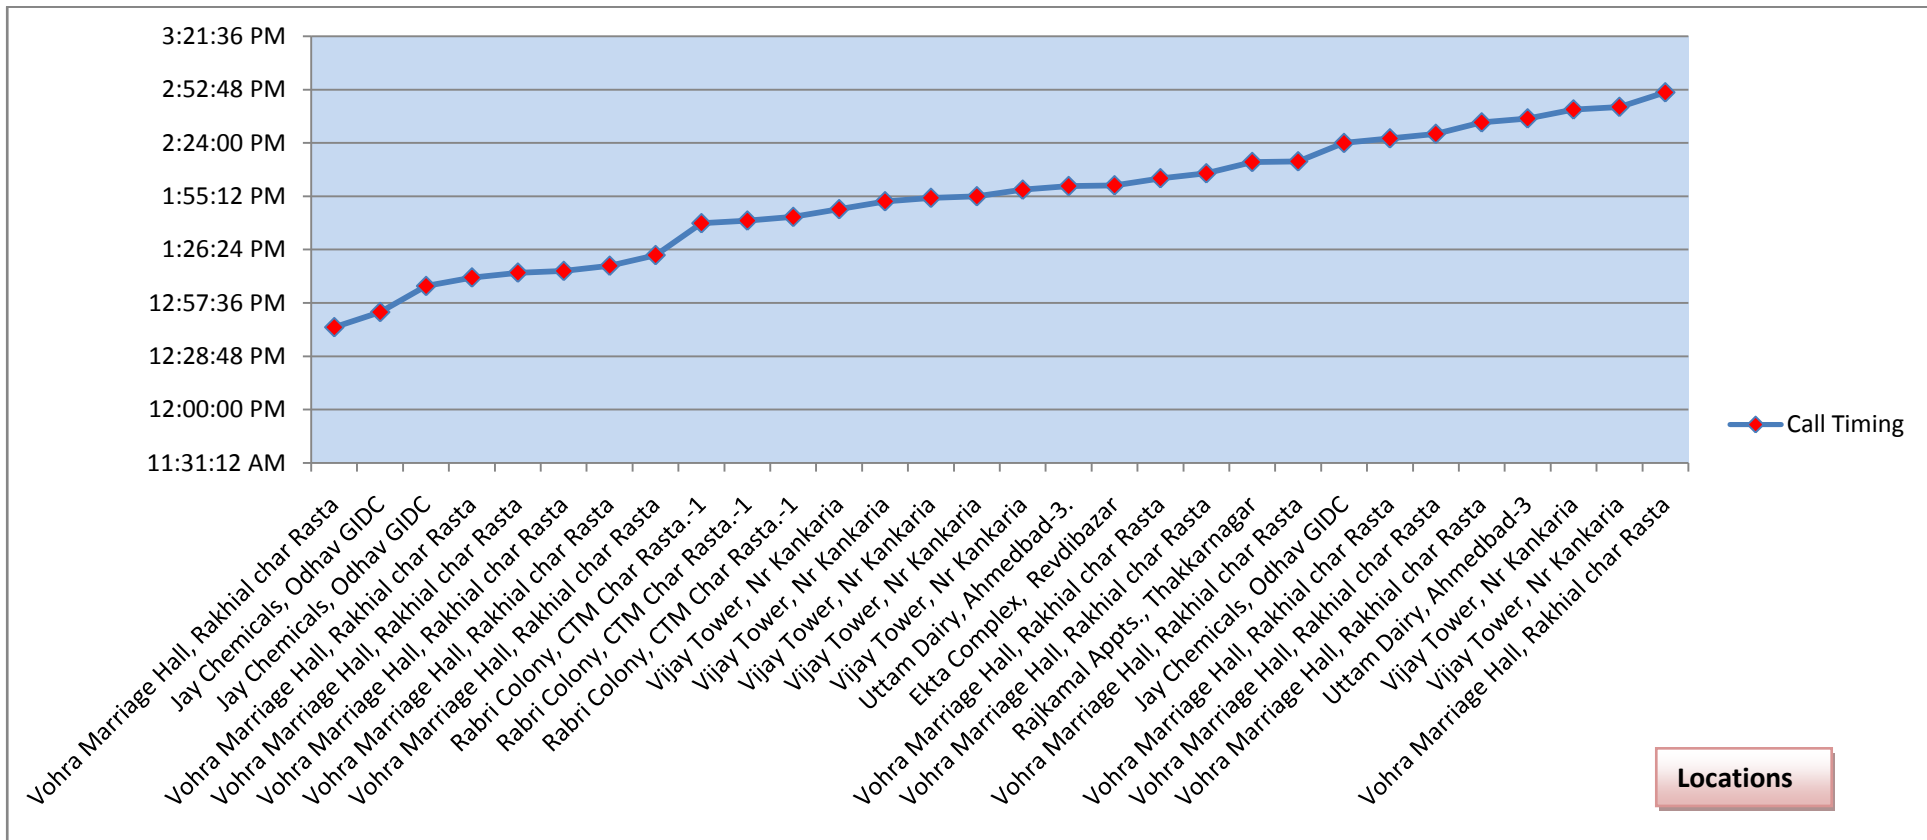

Dinesh Togadia 9825037022

Manager of Dhanvantri Hospital

Location during 1000 hours to 1500 hours (28-Feb-2002)

R J Savani 9825049198 (Chart 1)

Deputy Commissioner of Police, Zone-V

Location during 1000 hours to 1500 hours (28-Feb-2002)

R J Savani 9825049198 (Chart 2)

Deputy Commissioner of Police, Zone-V

Location during 1000 hours to 1500 hours (28-Feb-2002)

Rajendra Singh Rana 9824001169

State BJP President

Locations

Location during 1000 hours to 1500 hours (28-Feb-2002)