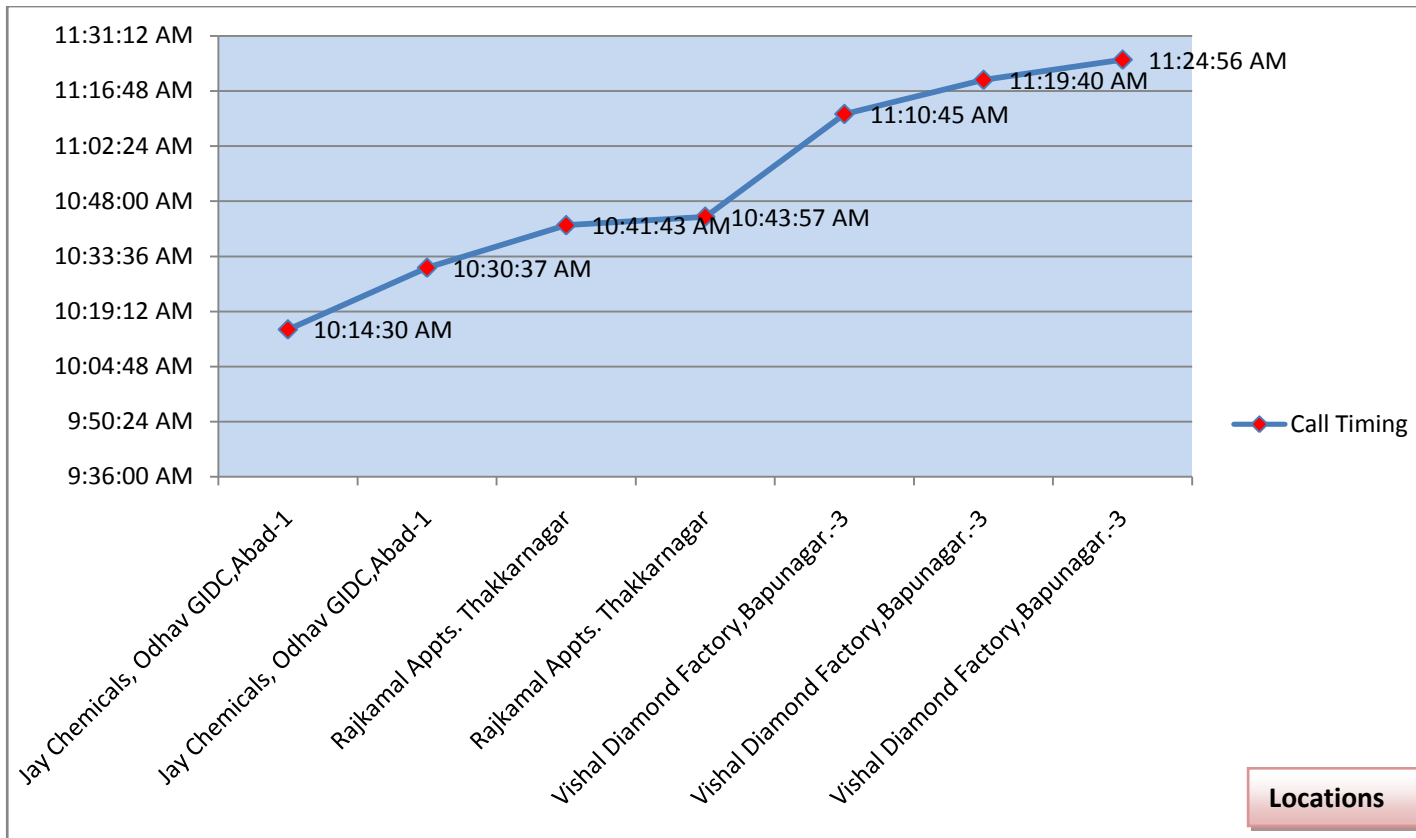

Location during 1000 hours to 1500 hours (28-Feb-2002)

Dinesh Togadia 9825037022

Manager of Dhanvantri Hospital