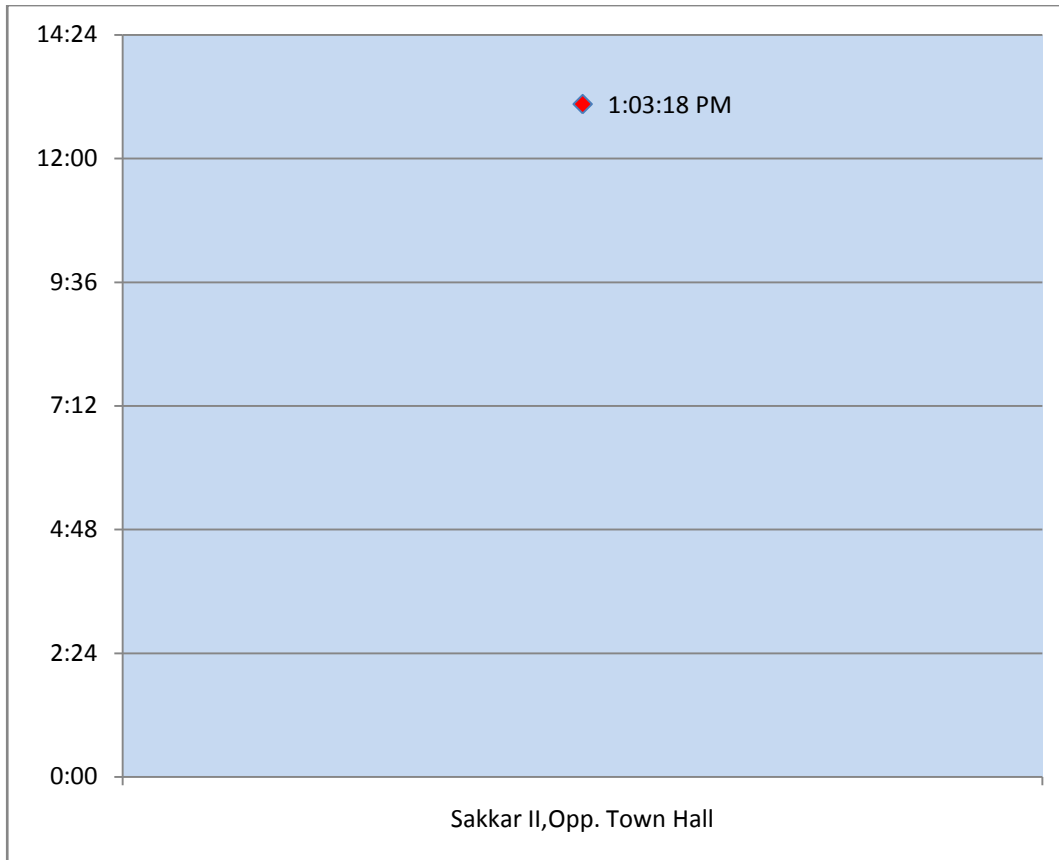

Location during 1000 hours to 1500 hours (28-Feb-2002)

O.P.SINGH 9825000836

PA to Chief Minister

Locations