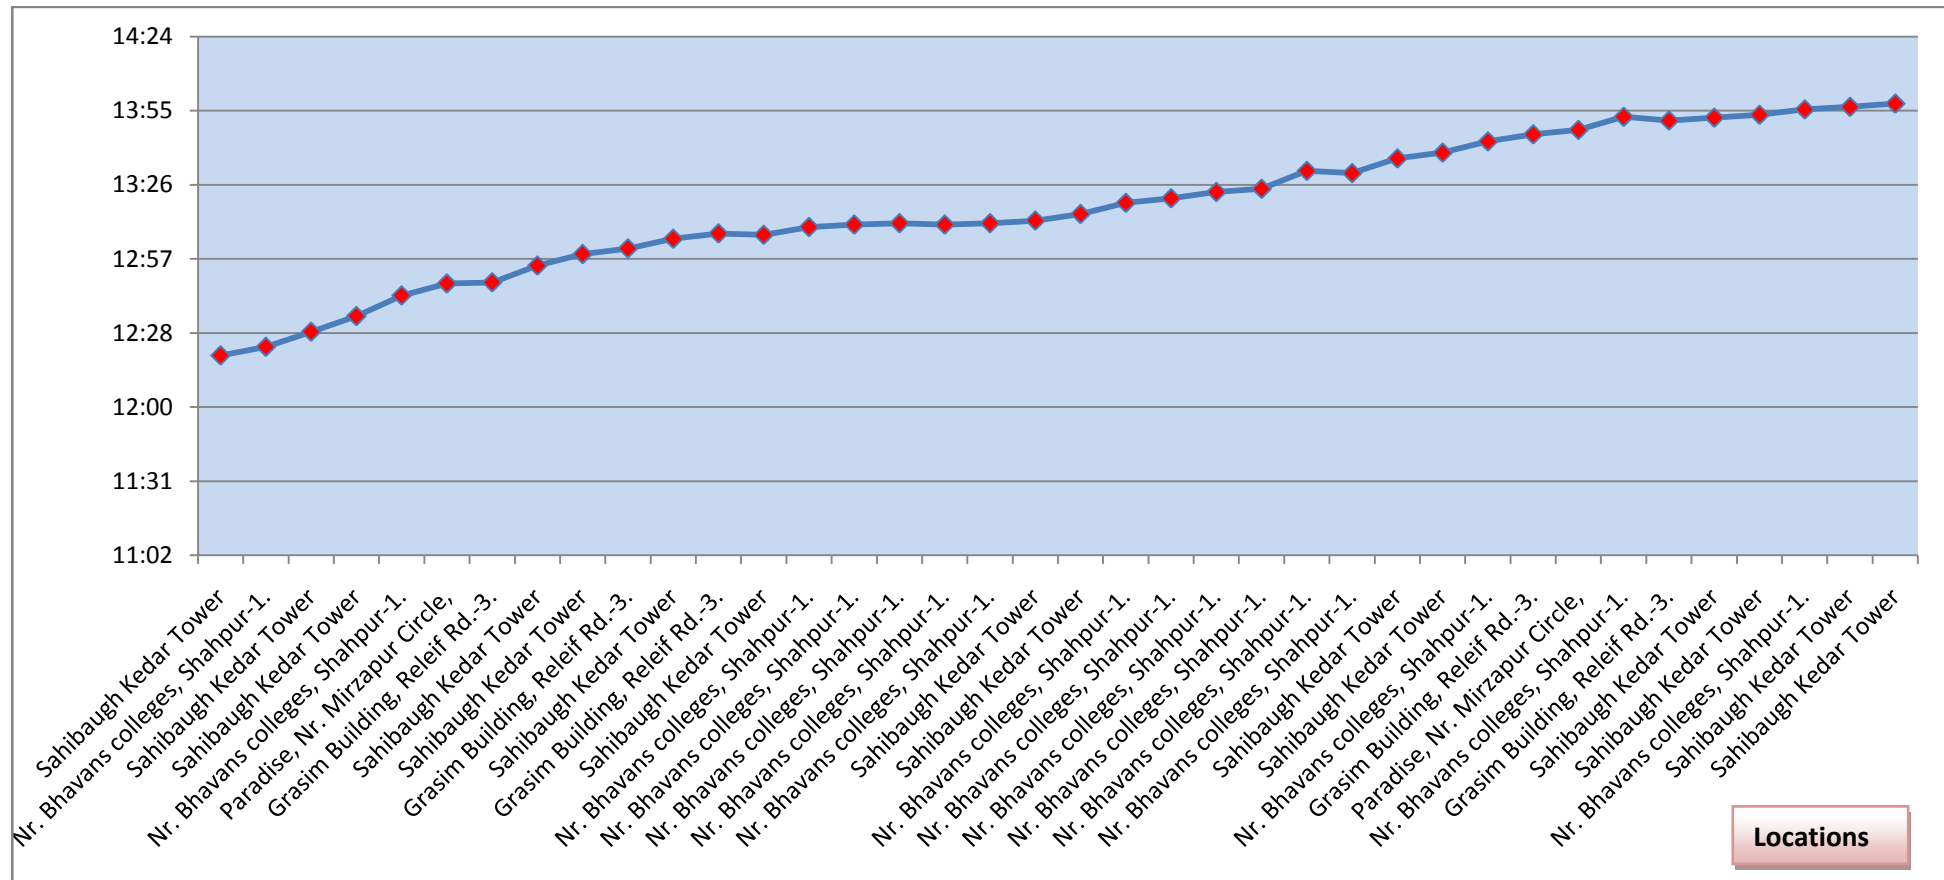

28-02-2002

TIME ZONE LOCATIONAL GRAPH

TIME 10:00 TO 15:00 HOURS

**CMO
POLITICIANS
POLICEMEN
BUREAUCRATS
ACCUSED**

Location during 1000 hours to 1500 hours (28-Feb-2002)

P.C. PANDEY 9825048303 (Chart 2)

COMMISSIONER OF POLICE, A'BAD