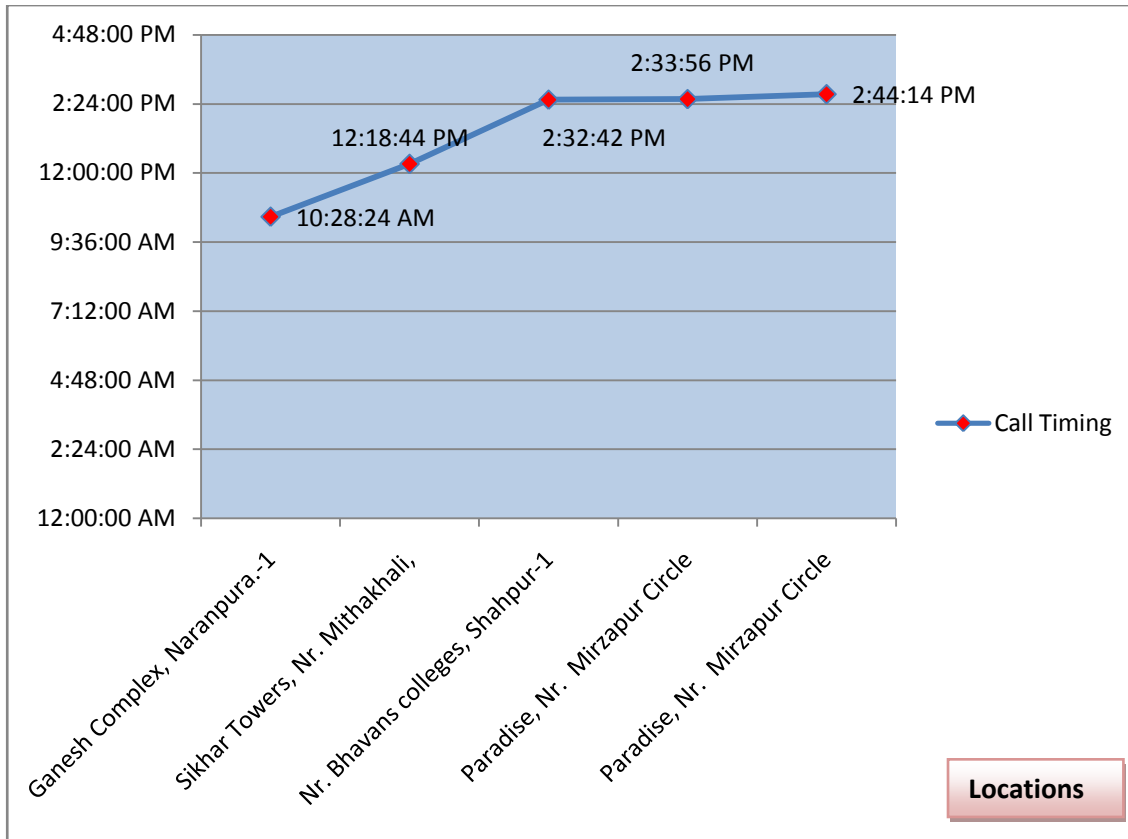

O.P.SINGH 9825000836

PA to Chief Minister

Locations

Location during 1000 hours to 1500 hours (28-Feb-2002)

Amit Shah 9824011111

Chairman of Co-op Bank Ahmedabad

Location during 1000 hours to 1500 hours (28-Feb-2002)