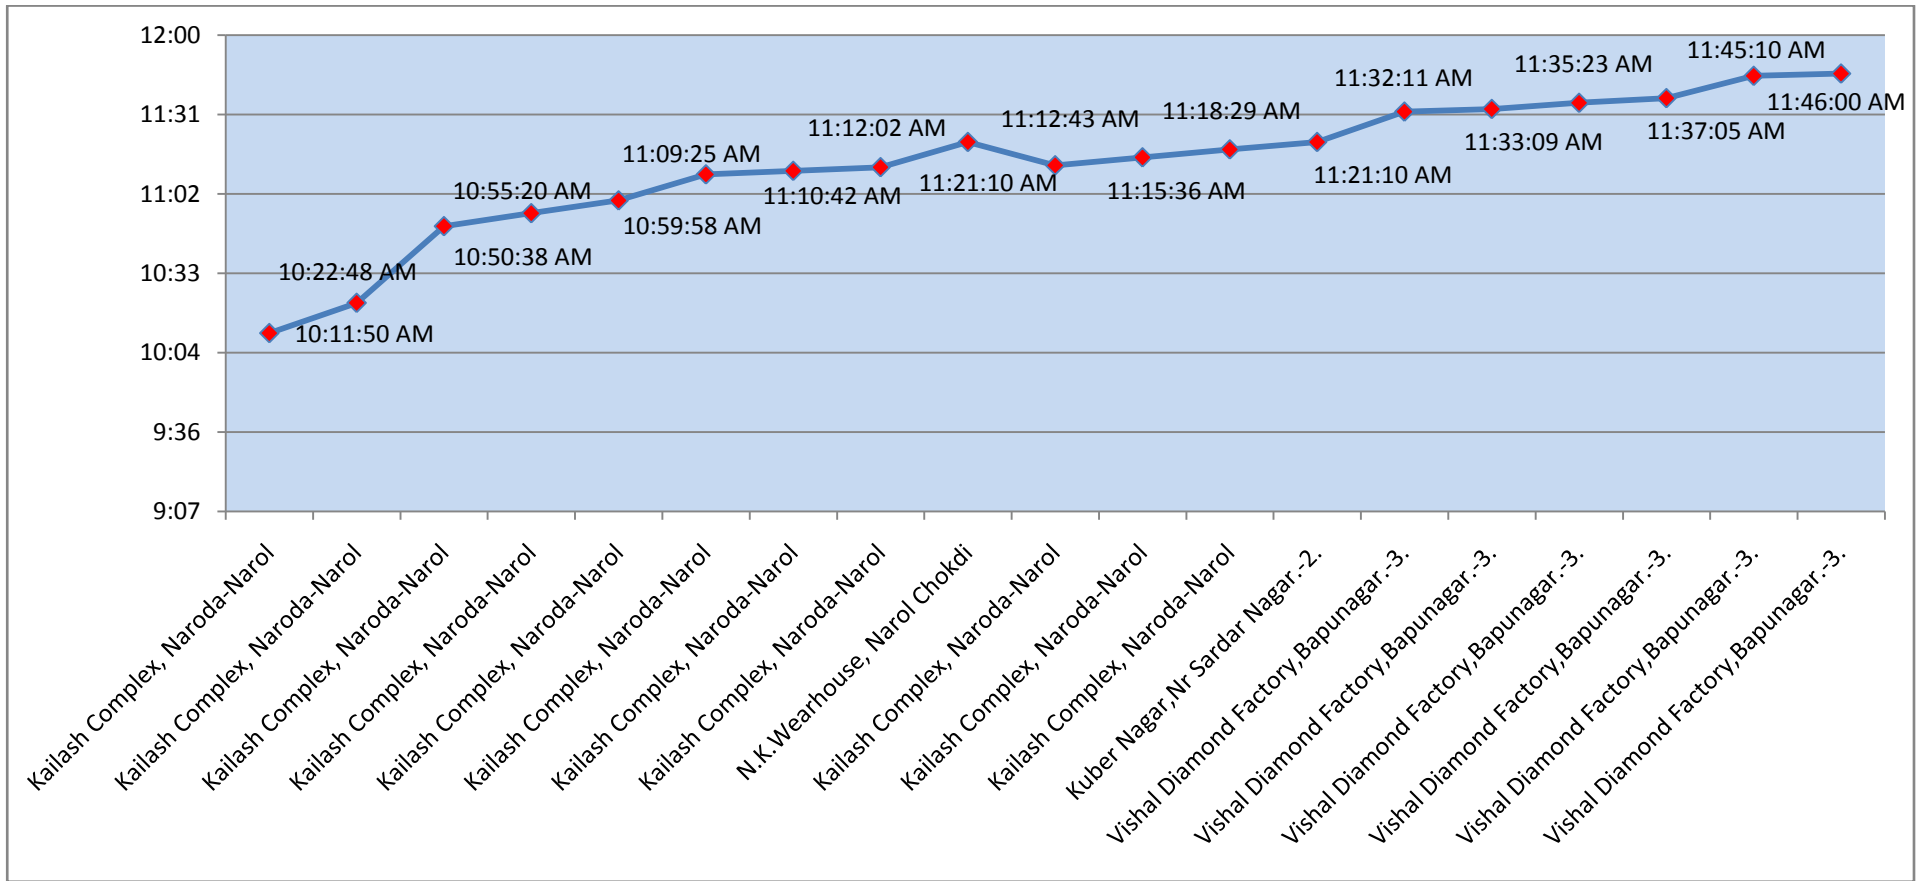

HAREN PANDYA 9824030629

Mos Revenue Minister

Locations

Location during 1000 hours to 1500 hours (28-Feb-2002)

Jaideep Patel 9825023887 (Chart 1)

VHP General Secretary

Locations

Location during 1000 hours to 1500 hours (28-Feb-2002)

Jaideep Patel 9825023887 (Chart 2)

VHP General Secretary

Locations

Location during 1000 hours to 1500 hours (28-Feb-2002)

Babu Bajrangi 9825020333

Local Bajrang Dal Leader

Location during 1000 hours to 1500 hours (28-Feb-2002)