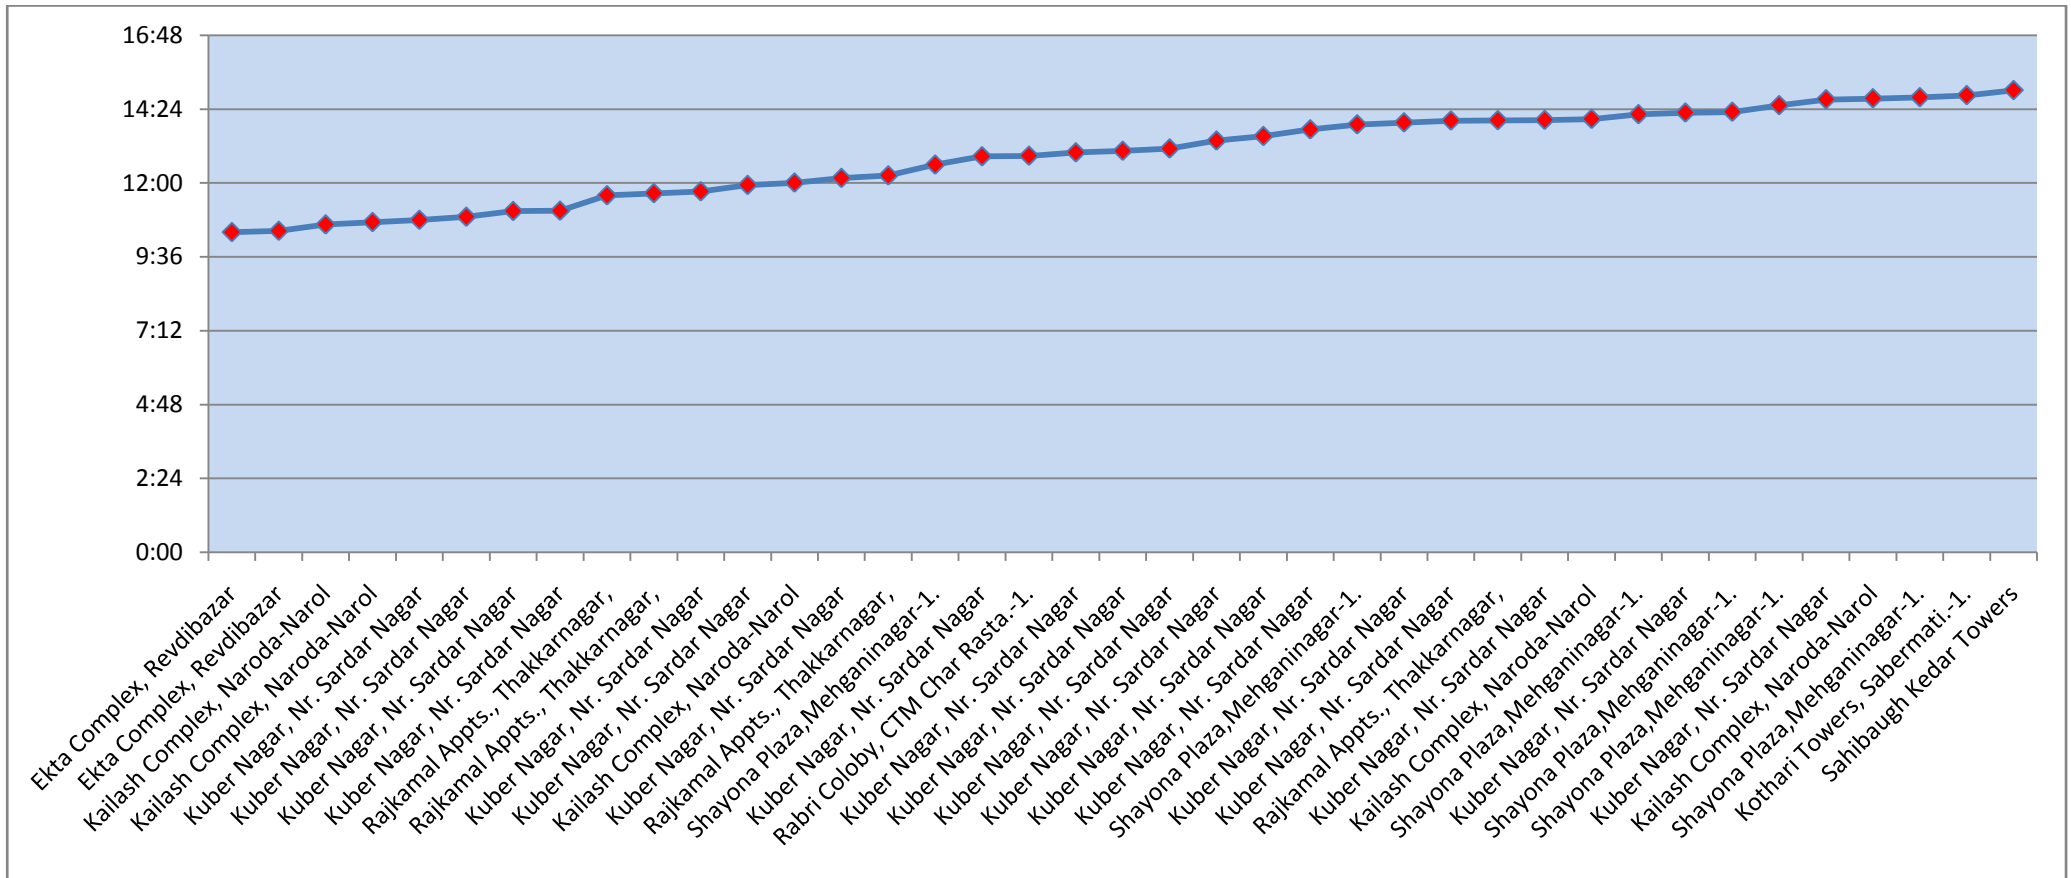

Location during 1000 hours to 1500 hours (28-Feb-2002)

P.C. PANDEY 9825048303 (Chart 3)

COMMISSIONER OF POLICE, A'BAD

Locations

Location during 1000 hours to 1500 hours (28-Feb-2002)

PB GONDIA 9825049197

Deputy Commissioner of Police, Zone-IV, Ahmedabad City.