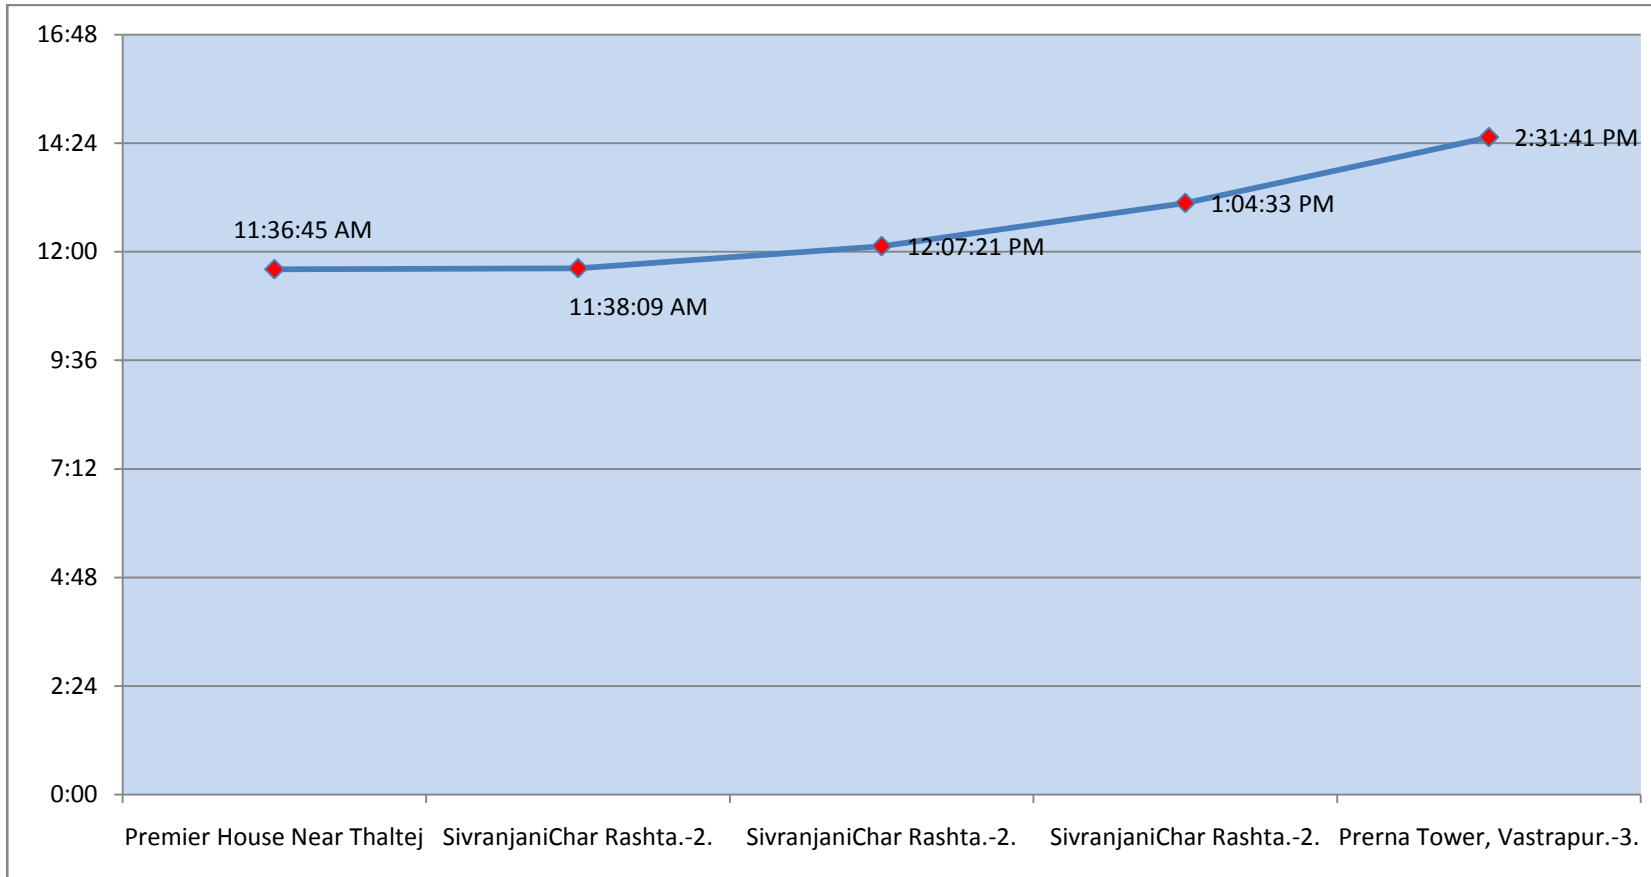

Location during 1000 hours to 1500 hours (28-Feb-2002)

HAREN PANDYA 9824030629

Mos Revenue Minister

Locations